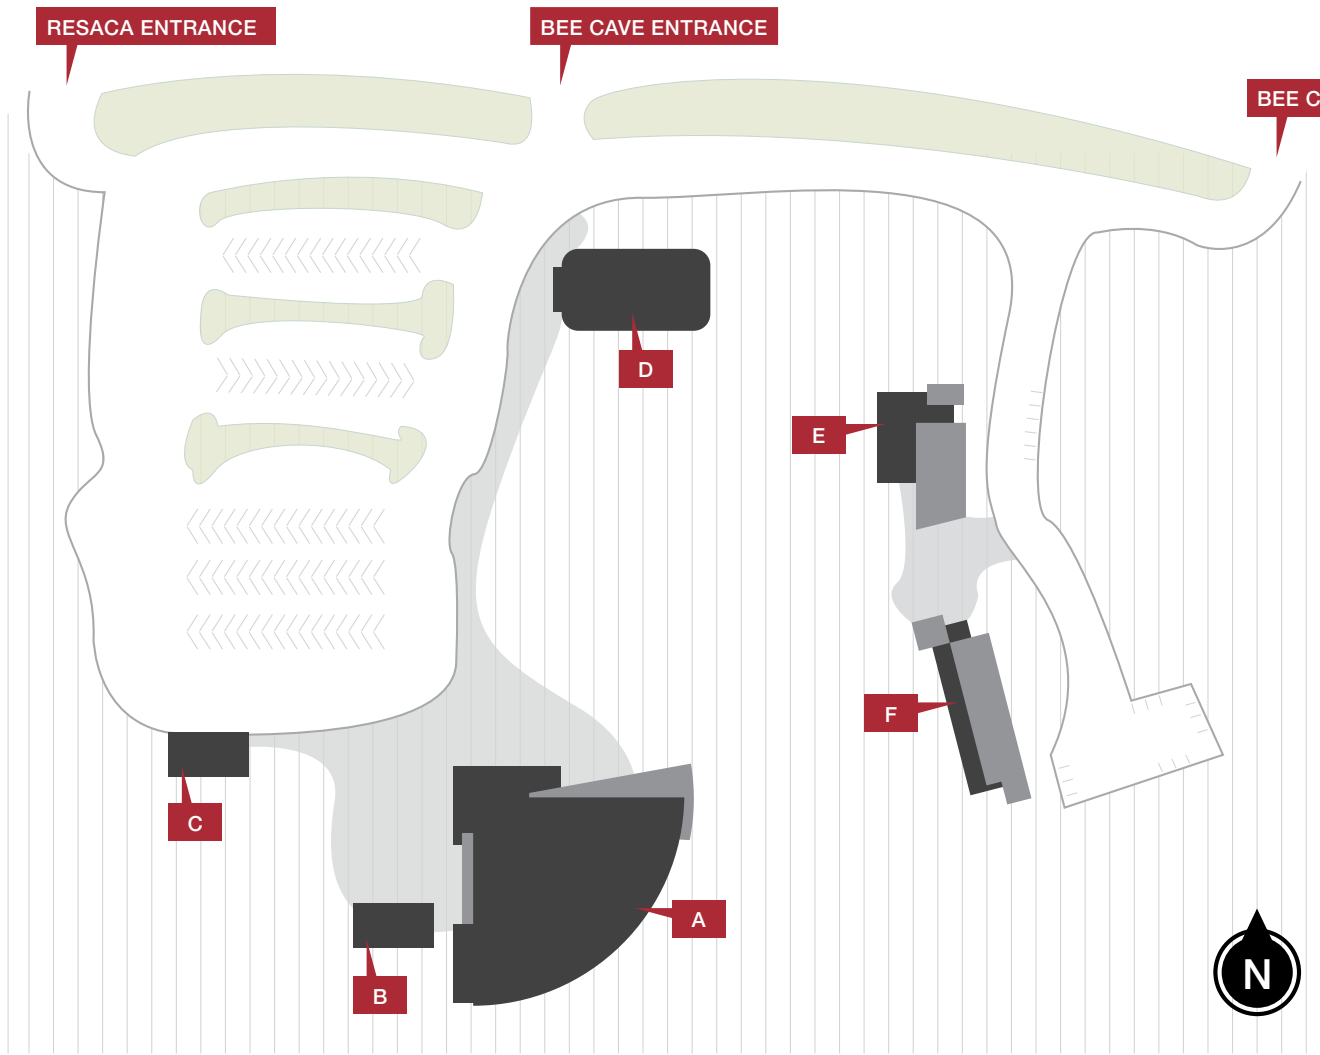

West Austin Campus Map

map key

- A** Worship Center
- B** Treehouse
- C** Clubhouse
- D** Summit Tent
- E** Warehouse
- F** Main Office